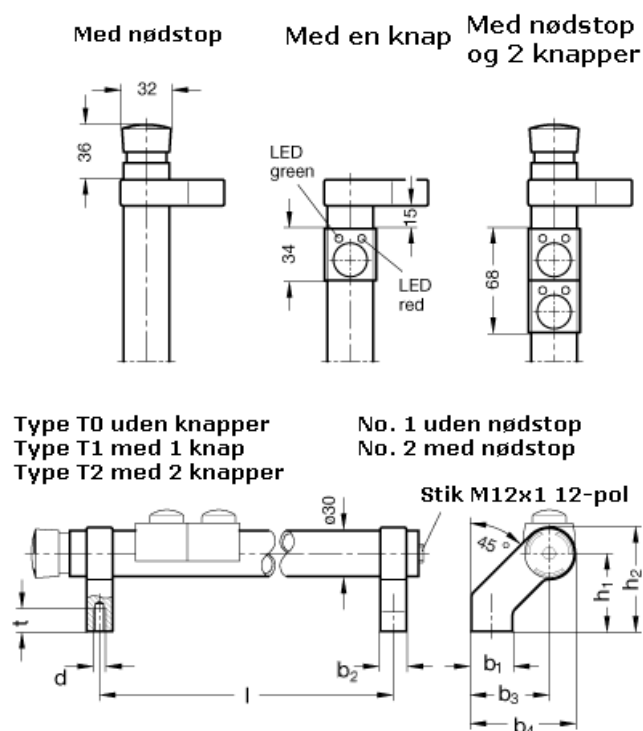

Article number: 201025020022

Description: E+G Tubular handles with switches
GN 332-200-EL-T2-2

Measures

b1 = 27	t = 15
b2 = 17	
b3 = 51	
b4 = 68	
d = M 8	
h1 = 51	
h2 = 68	
l = 200	